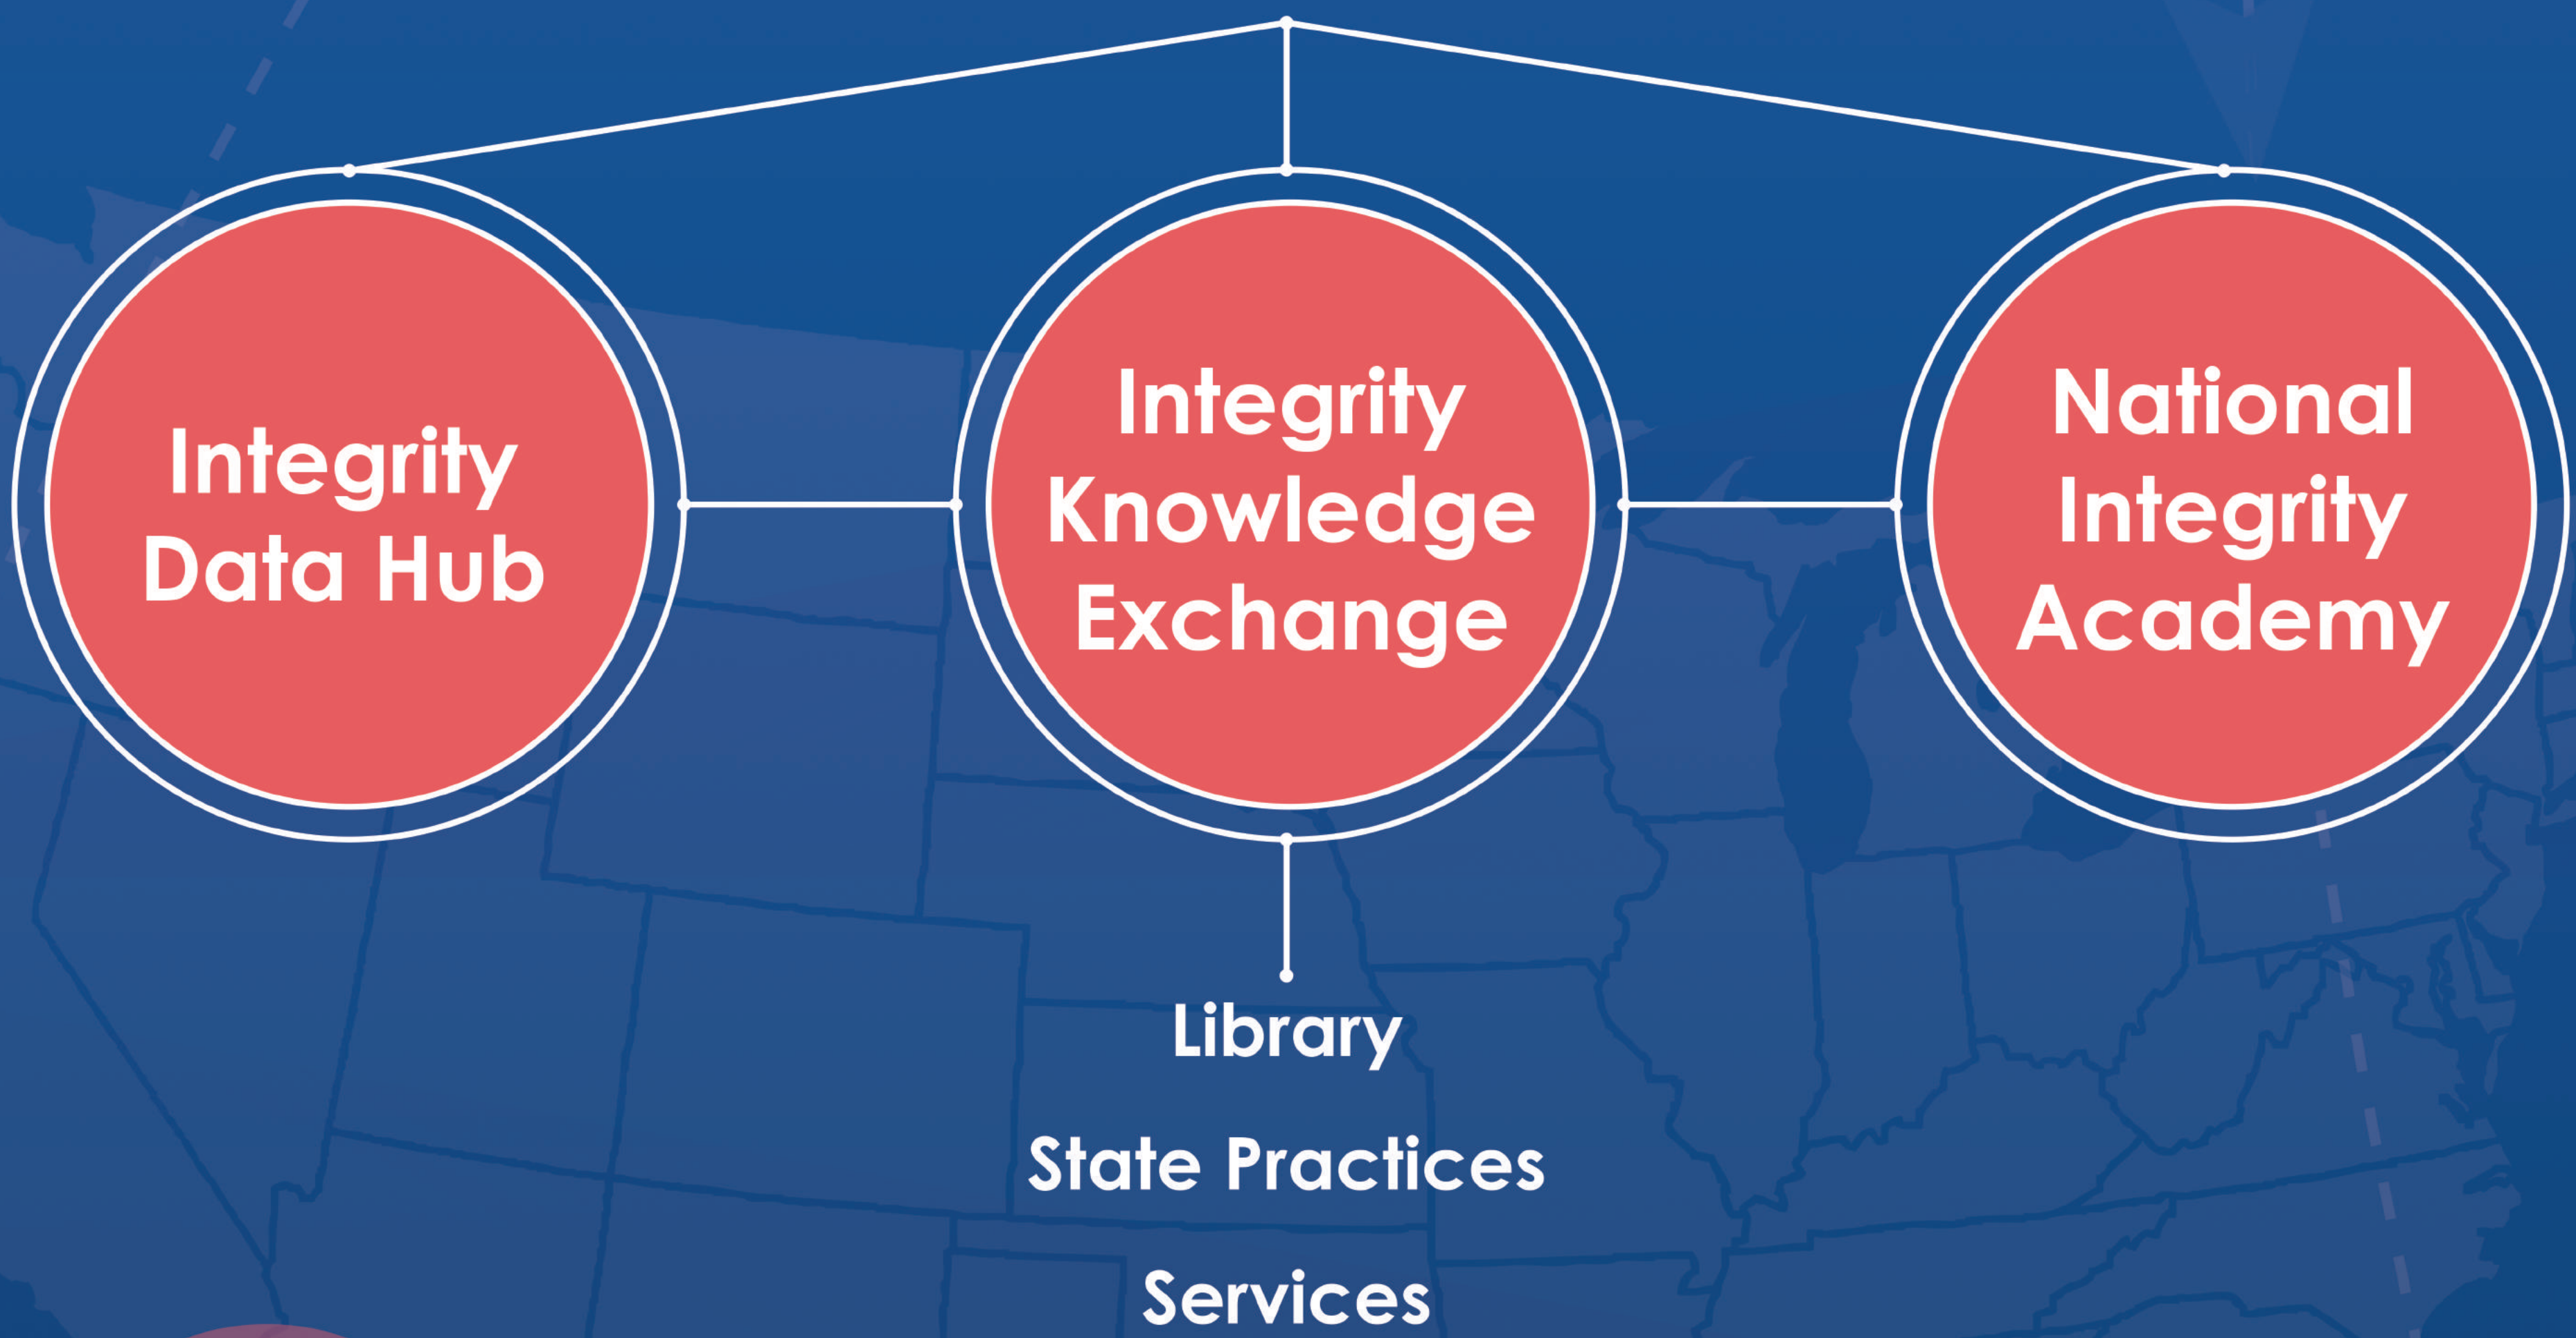

NASWA UI Integrity Center

Having a resource like the **Integrity Center** is absolutely critical to ensure we provide the various **tools and resources** to help states and state staff do what they need to do.

Gay Gilbert, Administrator, Office of Unemployment Insurance, USDOL

Learn more, visit
integrity.naswa.org

@NASWAorg @NASWAORG

National Association of State Workforce Agencies