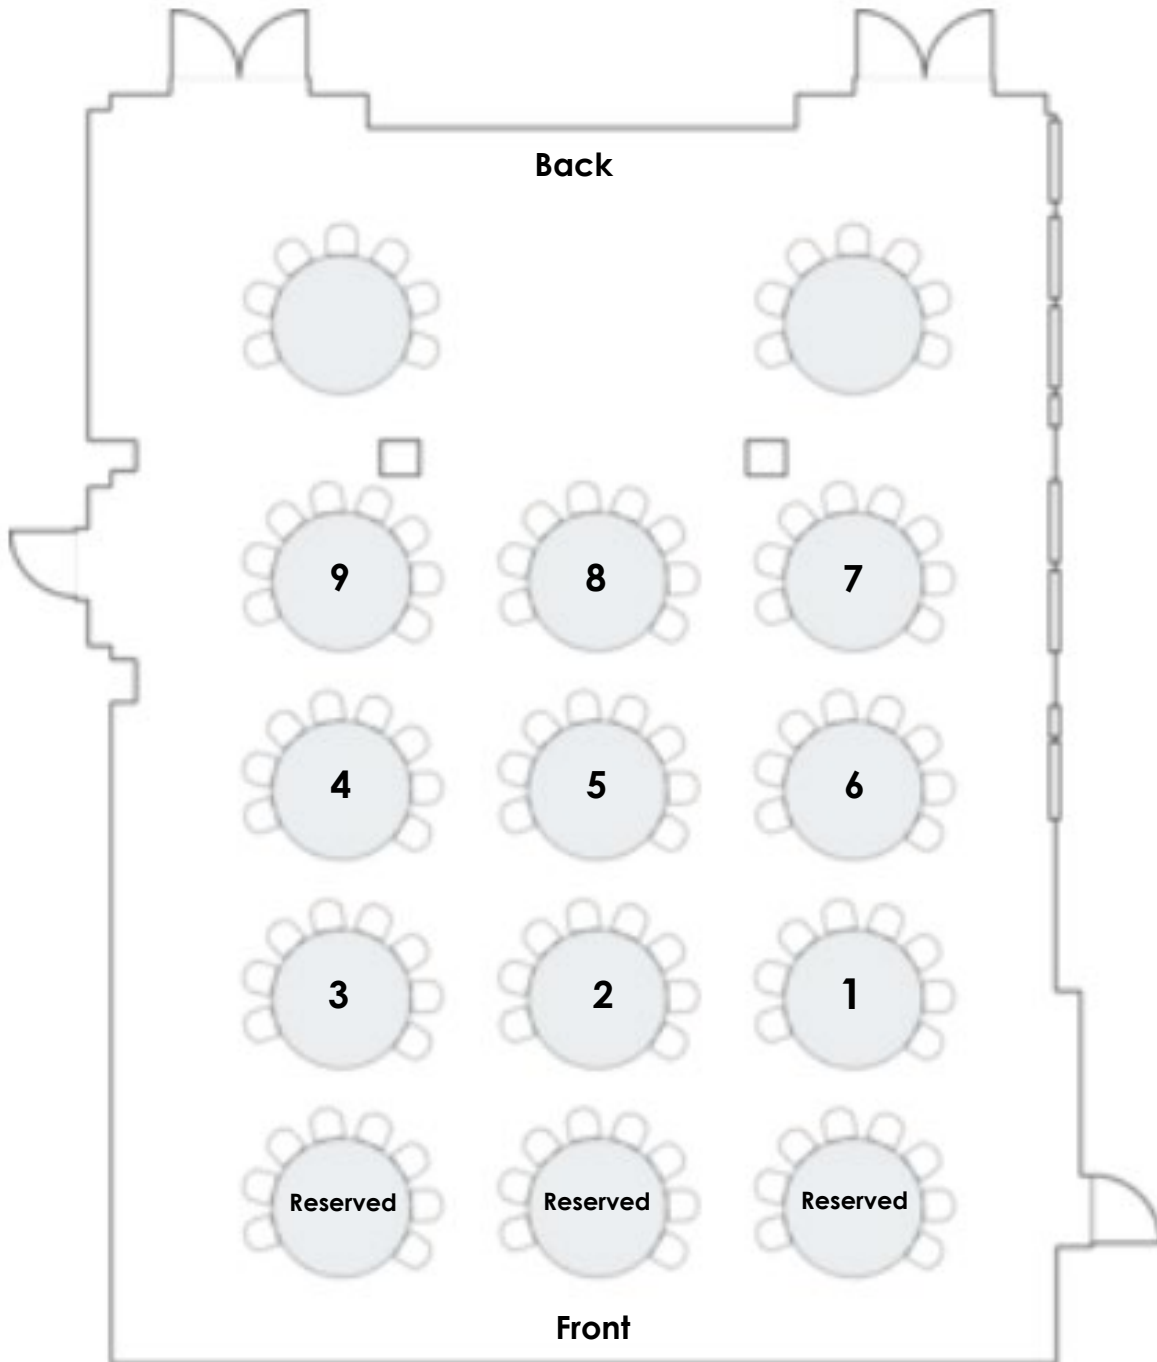

**March 27<sup>th</sup> Annual Meeting  
With the Coleridge National Convening  
Seating Chart**

<b>State</b>	<b>Table Assignment</b>	<b>Name</b>
AL	1	Michele Tatum
AR	1	Denise Airola
AR	1	Carrie Anderson
AR	1	Robert McGough
AR	1	Chad Brown
AR	1	Heather Saco
AR	1	James Weese
CA	1	Lisa Martin
DC	2	Szilvia Altorjai
DC	2	Melissa Amos
DC	2	Adrian Wayne Bruce
DC	2	Monica Dodge
DC	2	Christopher Faiella
DC	2	RJ Mendez
DC	2	Unique Morris-Hughes
DC	2	Brittany Rabb
DC	3	Jasmine Underwood
DC	3	Alexis Young
GA	3	Angela Bell
GA	3	Hannah Harding
GA	3	Bruce Thompson
GA	3	Ethan Stiles
IL	4	Benjamin Boer
IL	4	Ewa Gallagher
IN	4	Holly Brauneller
IA	4	Linda Fandel
KY	4	Angie Tombari
KY	4	Matt Berry
LA	4	Kellie Taylor-White
MD	5	Quentin Frost
MD	5	Douglas Weimer
MD	5	Ross Goldstein
MI	5	Edwin Bishop
MI	5	Scott Powell
MS	5	Robert Bock
MO	5	Jeremy Kintzel
NC	6	Gina Zhang
NC	6	Jenni Owen
NJ	6	Shashi Yellambhatla
NJ	6	Robert Asaro-Angelo